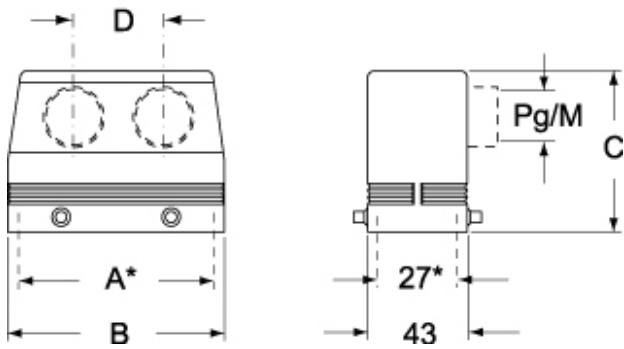

Part number

CAF 24.221

Catalogue drawings

CAF - MAF/MFF

Notes