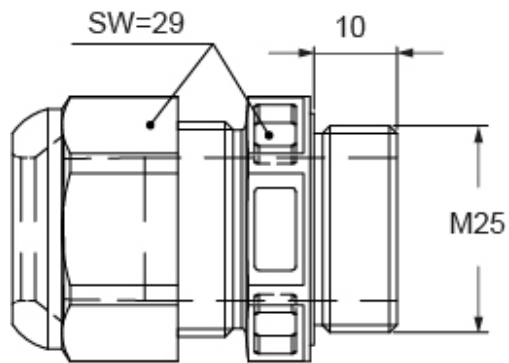

Part number

AW M25INJ

Complete cable gland, M25, black colour

Product description		Material properties	
Product type	Complete cable gland	Colour	RAL 9005 black
Cable entry	M25	General ordering information	
Specification	For diameter 9-17 mm Black colour	EAN13 code	8015747264488
Further technical details		eCl@ss 8.1	27149109
Weight	17,00 g	ETIM 7.0	EC000441
		Packaging Information	
		Sub-packaging weight	0,85 kg
		Sub-packaging description	Plastic packaging
		Sub-packaging quantity	50 Pcs
		Sub-packaging EAN barcode	8015747264495

Part number

AW M25INJ

Catalogue drawings

Notes