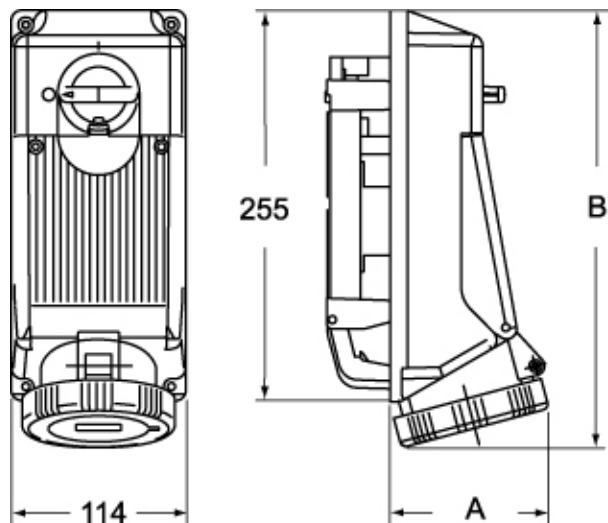

Part number

TM 1663 SIS

Catalogue drawings

	A	B
2P+⊕	83	276
3P+⊕	85	276
3P+N+⊕	90	277

Notes

Dimensions shown in mm are not binding and may be changed without notice.