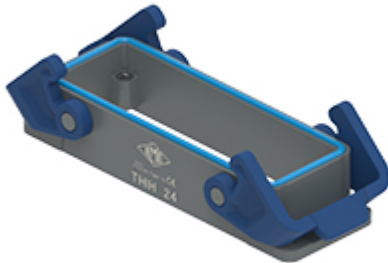

Part number
THIC 24

Bulkhead mounting housing, T-TYPE/C series,
with 2 levers, size "104.27"

Product description		Material properties	
Product type	Bulkhead mounting housing	Main material	Polypropylene (PP)
Series	T-TYPE/C	Other materials	Lever: Polypropylene (PP) Gasket: Silicone rubber
Closing type	With 2 levers	Colour	RAL 7012 grey, RAL 5005 blue
Size	Size 104.27	RoHs conformity	Compliant
Cable entry	Without cable entry	China RoHs - EFUP	E
Technical data		REACH SVHC substances	No
IP degree of protection	IP66 / IP69	General ordering information	
Further technical details		EAN13 code	8015747211420
Weight	76,00 g	eCl@ss 8.1	27440202
Operating temperature range (min, max)	-50°C ... +70°C	ETIM 7.0	EC000437
		Packaging Information	
		Packaging length	365,00 mm
		Packaging height	195,00 mm
		Packaging width	305,00 mm
		Packaging weight	3,79 kg
		Packaging volume	21,71 dm ³
		Packaging description	Carton box
		Packaging quantity	40 Pcs
		Packaging EAN code	8015747211604
		Sub-packaging weight	0,47 kg
		Sub-packaging description	Plastic packaging
		Sub-packaging quantity	5 Pcs
		Sub-packaging EAN barcode	8015747211611

Part number

THIC 24

Catalogue drawings

Catalogue drawings

Notes

Dimensions shown in mm are not binding and may be changed without notice.