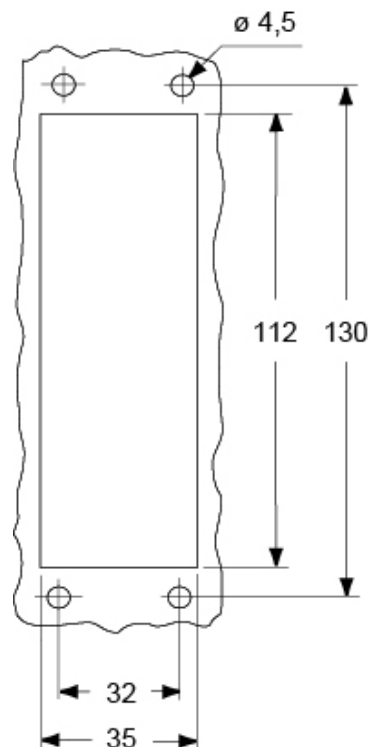

Part number
THIC 24

Bulkhead mounting housing, T-TYPE/C series,
with 2 levers, size "104.27"

Product description		Material properties	
Product type	Bulkhead mounting housing	Main material	Polypropylene (PP)
Series	T-TYPE/C	Other materials	Lever: Polypropylene (PP) Gasket: Silicone rubber
Closing type	With 2 levers	Colour	RAL 7012 grey, RAL 5005 blue
Size	Size 104.27	RoHs conformity	Compliant
Cable entry	Without cable entry	China RoHs - EFUP	E
Technical data		REACH SVHC substances	No
IP degree of protection	IP66 / IP69	General ordering information	
Further technical details		EAN13 code	8015747211420
Weight	76,00 g	eCl@ss 8.1	27440202
Operating temperature range (min, max)	-50°C ... +70°C	ETIM 7.0	EC000437
		Packaging Information	
		Packaging length	365,00 mm
		Packaging height	195,00 mm
		Packaging width	305,00 mm
		Packaging weight	3,79 kg
		Packaging volume	21,71 dm ³
		Packaging description	Carton box
		Packaging quantity	40 Pcs
		Packaging EAN code	8015747211604
		Sub-packaging weight	0,47 kg
		Sub-packaging description	Plastic packaging
		Sub-packaging quantity	5 Pcs
		Sub-packaging EAN barcode	8015747211611

Part number

THIC 24

Catalogue drawings

Catalogue drawings

Notes

Dimensions shown in mm are not binding and may be changed without notice.