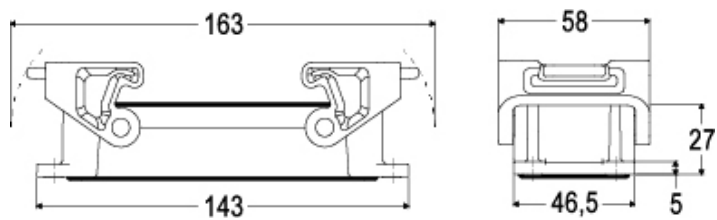

Part number
THIC 24

Bulkhead mounting housing, T-TYPE/C series,
with 2 levers, size "104.27"

Product description		Material properties	
Product type	Bulkhead mounting housing	Main material	Polypropylene (PP)
Series	T-TYPE/C	Other materials	Lever: Polypropylene (PP) Gasket: Silicone rubber
Closing type	With 2 levers	Colour	RAL 7012 grey, RAL 5005 blue
Size	Size 104.27	RoHs conformity	Compliant
Cable entry	Without cable entry	China RoHs - EFUP	E
Technical data		REACH SVHC substances	No
IP degree of protection	IP66 / IP69	General ordering information	
Further technical details		EAN13 code	8015747211420
Weight	76,00 g	eCl@ss 8.1	27440202
Operating temperature range (min, max)	-50°C ... +70°C	ETIM 7.0	EC000437
		Packaging Information	
		Packaging length	365,00 mm
		Packaging height	195,00 mm
		Packaging width	305,00 mm
		Packaging weight	3,79 kg
		Packaging volume	21,71 dm ³
		Packaging description	Carton box
		Packaging quantity	40 Pcs
		Packaging EAN code	8015747211604
		Sub-packaging weight	0,47 kg
		Sub-packaging description	Plastic packaging
		Sub-packaging quantity	5 Pcs
		Sub-packaging EAN barcode	8015747211611

Part number

THIC 24

Catalogue drawings

Catalogue drawings

Notes

Dimensions shown in mm are not binding and may be changed without notice.