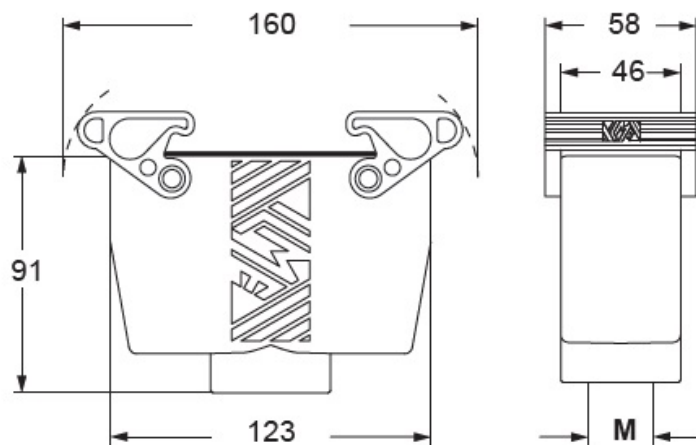

Part number

TAVH 24 G40

Catalogue drawings

Notes

Dimensions shown in mm are not binding and may be changed without notice.