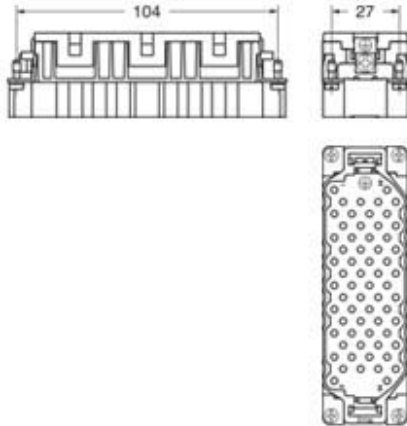

Part number

RQEEM 64

Catalogue drawings