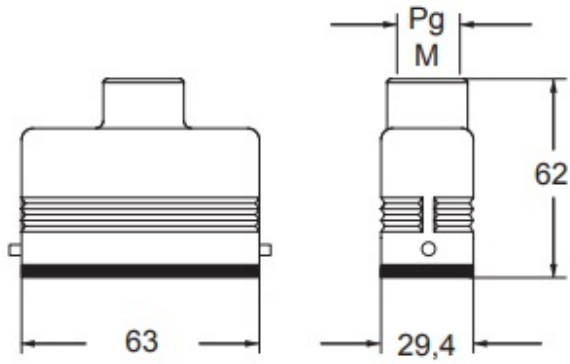

Part number

MZVE 15 L20

Hood, E-Xtreme® CZ7 series, with 2 pegs,
M20 top cable entry, size "49.16"

Product description		Material properties	
Product type	Hood	Other materials	Gasket: FKM
Series	E-Xtreme® CZ7	Colour	RAL 7016 grey
Closing type	With 2 pegs	RoHs conformity	Compliant
Size	Size 49.16	China RoHs - EFUP	E
Cable entry	Top cable entry M20	REACH SVHC substances	No
Technical data		Approvals / Standards	
IP degree of protection	IP66 / IP67 / IP69	UL	ECBT2
Further technical details		cUL	ECBT8
Operating temperature range (min, max)	-40°C...+125°C	General ordering information	
		EAN13 code	8015747255196
		eCl@ss 8.1	27440202
		ETIM 7.0	EC000437

Part number

MZVE 15 L20

Catalogue drawings

Notes

Dimensions shown in mm are not binding and may be changed without notice.
