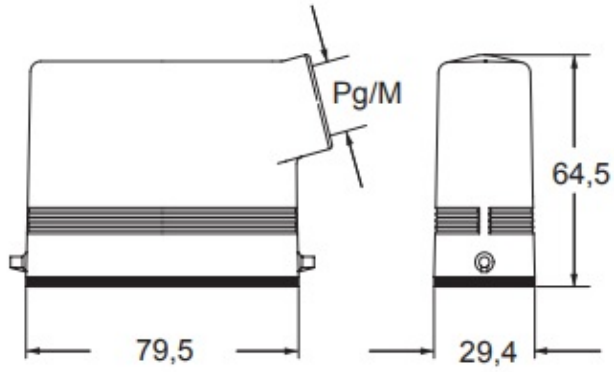

Technical data

IP degree of protection	IP66 / IP67 / IP69
--------------------------------	--------------------

Further technical details

Weight	104,50 g
Operating temperature range (min, max)	-40°C...+125°C

EAN13 code	8015747255189
eCl@ss 8.1	27440202
ETIM 7.0	EC000437

Packaging Information

Packaging length	175,00 mm
Packaging height	135,00 mm
Packaging width	130,00 mm
Packaging weight	1,16 kg
Packaging volume	3,07 dm ³
Packaging description	Carton box
Packaging quantity	10 Pcs
Packaging EAN code	8015747272919
Sub-packaging weight	0,58 kg
Sub-packaging description	Plastic packaging
Sub-packaging quantity	5 Pcs
Sub-packaging EAN barcode	8015747272926

Part number

MZOE 25 L25

Catalogue drawings

Notes

Dimensions shown in mm are not binding and may be changed without notice.