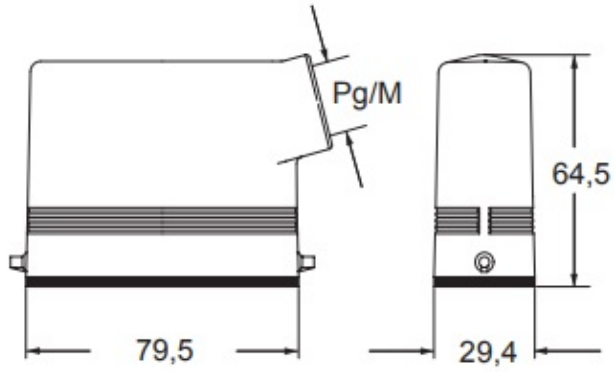

Technical data

IP degree of protection	IP66 / IP67 / IP69
--------------------------------	--------------------

Further technical details

Weight	1,00 g
Operating temperature range (min, max)	-40°C...+125°C

Part number

MZOE 25 L20

Catalogue drawings

Notes

Dimensions shown in mm are not binding and may be changed without notice.