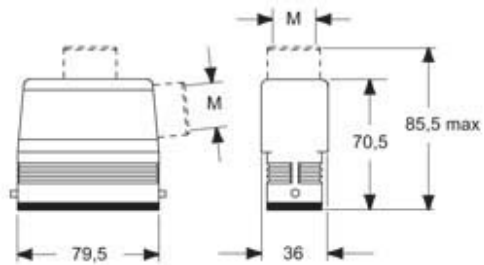

Technical data

IP degree of protection IP66 / IP67 / IP69

Further technical details

Weight	1,00 g
Operating temperature range (min, max)	-40°C...+125°C

Material properties

Other materials	Gasket: FKM
Colour	RAL 7016 grey
RoHs conformity	Compliant with exemption 6(c): copper alloy containing up to 4% lead by weight
China RoHs - EFUP	50
REACH SVHC substances	Yes Lead
SCIP number	15deaf78-e939-4401-a0b0-e2228ca32a03

Approvals / Standards

UL	ECBT2
cUL	ECBT8

General ordering information

EAN13 code	8015747255141
eCl@ss 8.1	27440202
ETIM 7.0	EC000437

Packaging Information

Packaging length	225,00 mm
Packaging height	130,00 mm
Packaging width	150,00 mm
Packaging volume	4,39 dm ³
Packaging description	Carton box
Packaging quantity	10 Pcs
Packaging EAN code	8015747282529
Sub-packaging description	Plastic packaging
Sub-packaging quantity	5 Pcs
Sub-packaging EAN barcode	8015747282536

Part number

MZAVE 25 L25

Catalogue drawings

Notes

Dimensions shown in mm are not binding and may be changed without notice.
