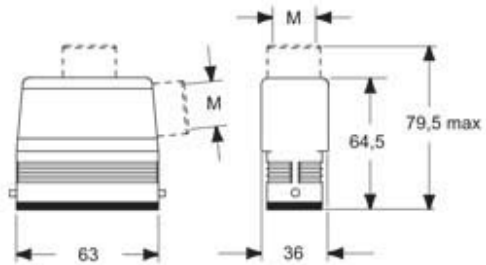

Part number

MZAVE 15 L25

Catalogue drawings

Notes

Dimensions shown in mm are not binding and may be changed without notice.