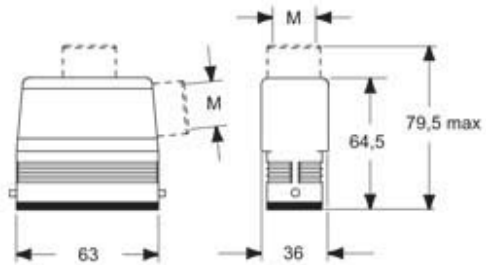

Technical data

IP degree of protection	IP66 / IP67 / IP69
--------------------------------	--------------------

Further technical details

Weight	1,00 g
Operating temperature range (min, max)	-40°C...+125°C

Approvals / Standards

UL	ECBT2
cUL	ECBT8

General ordering information

EAN13 code	8015747255110
eCl@ss 8.1	27440202
ETIM 7.0	EC000437

Packaging Information

Packaging length	225,00 mm
Packaging height	130,00 mm
Packaging width	150,00 mm
Packaging volume	4,39 dm ³
Packaging description	Carton box
Packaging quantity	10 Pcs
Packaging EAN code	8015747190442
Sub-packaging description	Plastic packaging
Sub-packaging quantity	5 Pcs
Sub-packaging EAN barcode	8015747016254

Part number

MZAOE 15 L25

Catalogue drawings

Notes

Dimensions shown in mm are not binding and may be changed without notice.
