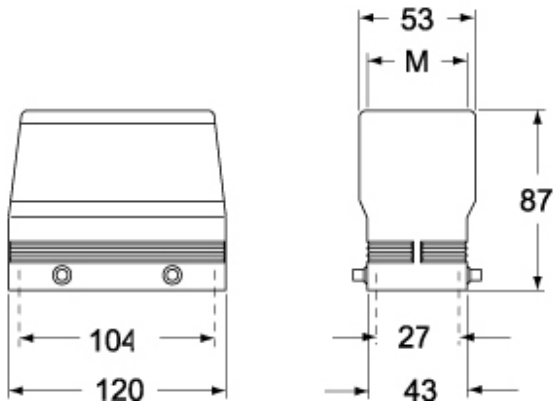

#### Further technical details

<b>Weight</b>	272,00 g
<b>Operating temperature range (min, max)</b>	-40°C...+125°C

#### Packaging Information

<b>Packaging length</b>	260,00 mm
<b>Packaging height</b>	120,00 mm
<b>Packaging width</b>	140,00 mm
<b>Packaging weight</b>	1,46 kg
<b>Packaging volume</b>	4,37 dm <sup>3</sup>
<b>Packaging description</b>	Carton box
<b>Packaging quantity</b>	5 Pcs
<b>Packaging EAN code</b>	8015747233101
<b>Sub-packaging weight</b>	0,29 kg
<b>Sub-packaging description</b>	Plastic packaging
<b>Sub-packaging quantity</b>	1 Pcs
<b>Sub-packaging EAN barcode</b>	8015747233118

## Notes

Dimensions shown in mm are not binding and may be changed without notice.