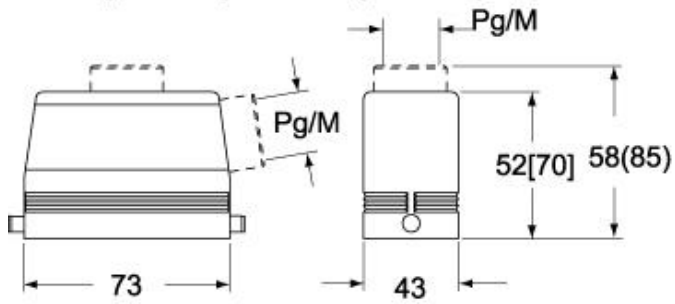

Technical data

IP degree of protection	IP65 / IP66 / IP69
--------------------------------	--------------------

Further technical details

Weight	176,00 g
Operating temperature range (min, max)	-40°C...+125°C

EAN13 code	8015747058834
-------------------	---------------

Packaging Information

Sub-packaging weight	0,88 kg
Sub-packaging description	Plastic packaging
Sub-packaging quantity	5 Pcs
Sub-packaging EAN barcode	8015747108140

Part number

MMV 03 LG25

Catalogue drawings

CMO L (CMAO L) - MMO L [MMAO L]
CMV L [CMAV L] - MMV L (MMAV L)

CMV LG (CMAV LG) - MMV LG (MMAV LG)
[MMFV LG]

Notes

Dimensions shown in mm are not binding and may be changed without notice.