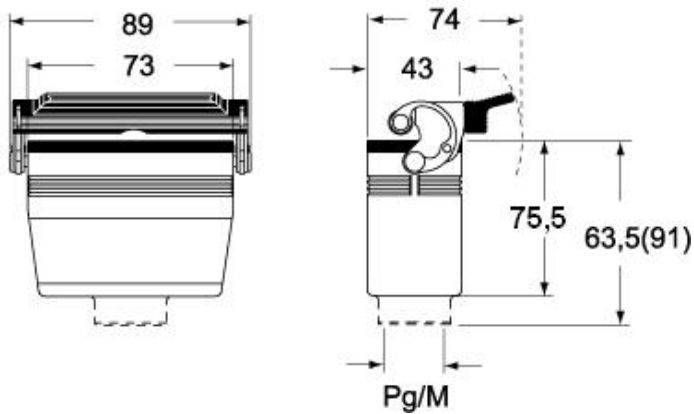

Technical data

IP degree of protection	IP65 / IP66 / IP69
--------------------------------	--------------------

Further technical details

Weight	176,00 g
Operating temperature range (min, max)	-40°C...+125°C

Part number

MMV 03 LG25

Catalogue drawings

CMO L (CMAO L) - MMO L [MMAO L]
CMV L [CMAV L] - MMV L (MMAV L)

CMV LG (CMAV LG) - MMV LG (MMAV LG)
[MMFV LG]

Notes

Dimensions shown in mm are not binding and may be changed without notice.