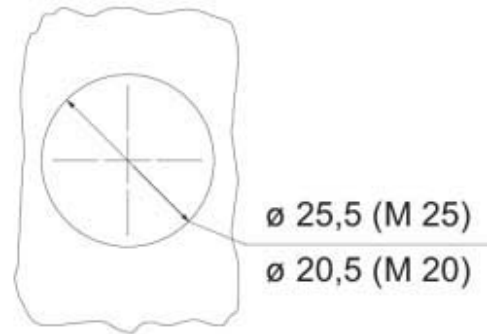

Technical data

IP degree of protection IP44 - IP66 / IP67 / IP69 with CKR 65 (D)

Further technical details

Operating temperature range (min, max) -40°C...+125°C

Material properties

Main material	Zinc die-cast
Other materials	Lever: Stainless steel
Colour	RAL 7040 grey
RoHs conformity	Compliant
China RoHs - EFUP	E
REACH SVHC substances	No

Approvals / Standards

Certifications	DNV, BV
UL	ECBT2
cUL	ECBT8

General ordering information

EAN13 code	8015747244503
eCl@ss 8.1	27440202
ETIM 7.0	EC000437

Packaging Information

Sub-packaging length	185,00 mm
Sub-packaging height	40,00 mm
Sub-packaging width	155,00 mm
Sub-packaging volume	1,15 dm ³
Sub-packaging description	Carton box
Sub-packaging quantity	10 Pcs
Sub-packaging EAN barcode	8015747244510

Part number

MKAXE IAF20

Catalogue drawings

Catalogue drawings

Notes

Dimensions shown in mm are not binding and may be changed without notice.