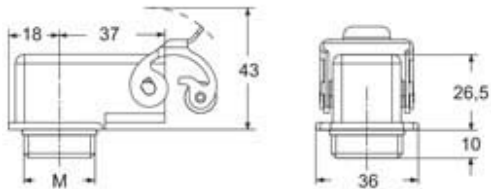

Part number

MKAXE IAF20

Angled Bulkhead mounting housing, E-Xtreme® C-TYPE series, with 1 lever, M20 fixing thread, size "21.21"

Product description

Product type	Angled bulkhead mounting housing
Series	E-Xtreme® C-TYPE
Closing type	With 1 lever
Size	Size "21.21"
Cable entry	Round threaded appendix M20

Technical data

IP degree of protection IP44 - IP66 / IP67 / IP69 with CKR 65 (D)

Further technical details

Operating temperature range (min, max) -40°C...+125°C

Material properties

Main material	Zinc die-cast
Other materials	Lever: Stainless steel
Colour	RAL 7040 grey
RoHs conformity	Compliant
China RoHs - EFUP	E
REACH SVHC substances	No

Approvals / Standards

Certifications	DNV, BV
UL	ECBT2
cUL	ECBT8

General ordering information

EAN13 code	8015747244503
eCl@ss 8.1	27440202
ETIM 7.0	EC000437

Packaging Information

Sub-packaging length	185,00 mm
Sub-packaging height	40,00 mm
Sub-packaging width	155,00 mm
Sub-packaging volume	1,15 dm ³
Sub-packaging description	Carton box
Sub-packaging quantity	10 Pcs
Sub-packaging EAN barcode	8015747244510

Part number

MKAXE IAF20

Catalogue drawings

Catalogue drawings

Notes

Dimensions shown in mm are not binding and may be changed without notice.