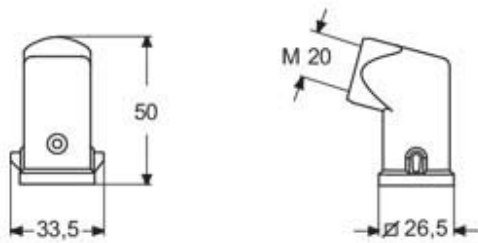

Part number

MKAE VA20

Catalogue drawings

Notes

Dimensions shown in mm are not binding and may be changed without notice.