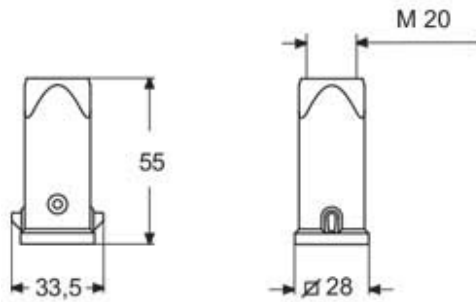

Technical data

IP degree of protection IP44 - IP66 / IP67 / IP69 with CKR 65 (D)

Further technical details

Weight	25,00 g
Operating temperature range (min, max)	-40°C...+125°C

Material properties

Main material	Zinc die-cast
Colour	RAL 7040 grey
RoHs conformity	Compliant
China RoHs - EFUP	E
REACH SVHC substances	No

Approvals / Standards

Certifications	DNV, BV
UL	ECBT2
cUL	ECBT8

General ordering information

EAN13 code	8015747239059
eCl@ss 8.1	27440202
ETIM 7.0	EC000437

Packaging Information

Sub-packaging length	185,00 mm
Sub-packaging height	40,00 mm
Sub-packaging width	155,00 mm
Sub-packaging weight	0,25 kg
Sub-packaging volume	1,15 dm ³
Sub-packaging description	Carton box
Sub-packaging quantity	10 Pcs
Sub-packaging EAN barcode	8015747239066

Part number

MKAE V20

Catalogue drawings

Notes

Dimensions shown in mm are not binding and may be changed without notice.
