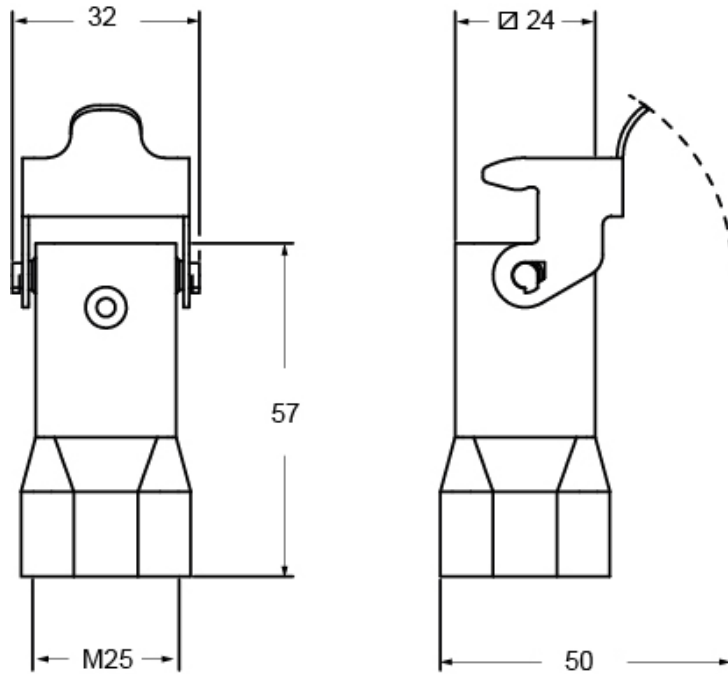

Part number

MKA VG25

Hood, CKA series, with 1 lever, M25 top cable entry, size "21.21"

Product description

Product type	Hood
Series	CKA
Closing type	With 1 lever
Size	Size "21.21"
Cable entry	Top cable entry M25

Technical data

IP degree of protection IP44 - IP66 / IP67 / IP69 with CKR 65 (D)

Further technical details

Weight	74,00 g
Operating temperature range (min, max)	-40°C...+125°C

Material properties

Main material	Zinc die-cast
Other materials	Lever: Galvanized steel
Colour	RAL 7040 grey
RoHs conformity	Compliant
China RoHs - EFUP	E
REACH SVHC substances	No

Approvals / Standards

UL	ECBT2
cUL	ECBT8

General ordering information

EAN13 code	8015747265768
eCl@ss 8.1	27440202
ETIM 7.0	EC000437

Packaging Information

Sub-packaging length	185,00 mm
Sub-packaging height	40,00 mm
Sub-packaging width	155,00 mm
Sub-packaging weight	0,74 kg
Sub-packaging volume	1,15 dm ³
Sub-packaging description	Carton box
Sub-packaging quantity	10 Pcs
Sub-packaging EAN barcode	8015747265775

Part number

MKA VG25

Catalogue drawings

Notes

Dimensions shown in mm are not binding and may be changed without notice.
