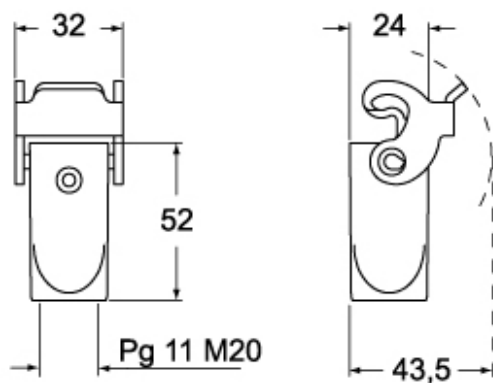

Part number

MK VGN20

Hood, CK series, with 1 lever, M20 top cable entry, size "21.21", black colour

Product description		Material properties	
Product type	Hood	Other materials	Lever: Polyamide (PA)
Series	CK	Colour	RAL 9005 black
Closing type	With 1 lever	RoHs conformity	Compliant
Size	Size "21.21"	China RoHs - EFUP	E
Cable entry	Top cable entry M20	REACH SVHC substances	No
Specification	Black colour	Approvals / Standards	
Technical data		UL	ECBT2
IP degree of protection	IP44 - IP66 / IP67 / IP69 with CKR 65 (D)	cUL	ECBT8
Further technical details		General ordering information	
Weight	14,00 g	EAN13 code	8015747056656
Operating temperature range (min, max)	-40°C...+125°C	eCl@ss 8.1	27440202
		ETIM 7.0	EC000437
		Packaging Information	
		Packaging length	330,00 mm
		Packaging height	170,00 mm
		Packaging width	230,00 mm
		Packaging weight	2,09 kg
		Packaging volume	12,90 dm ³
		Packaging description	Carton box
		Packaging quantity	100 Pcs
		Packaging EAN code	8015747056663
		Sub-packaging weight	0,21 kg
		Sub-packaging description	Carton box
		Sub-packaging quantity	10 Pcs
		Sub-packaging EAN barcode	8015747056670

Part number

MK VGN20

Catalogue drawings

CK V(N)S - MK V(N)

CK VA(N)S - MK VA(N)

CK VG(N)S - MK VG(N)

Notes

Dimensions shown in mm are not binding and may be changed without notice.