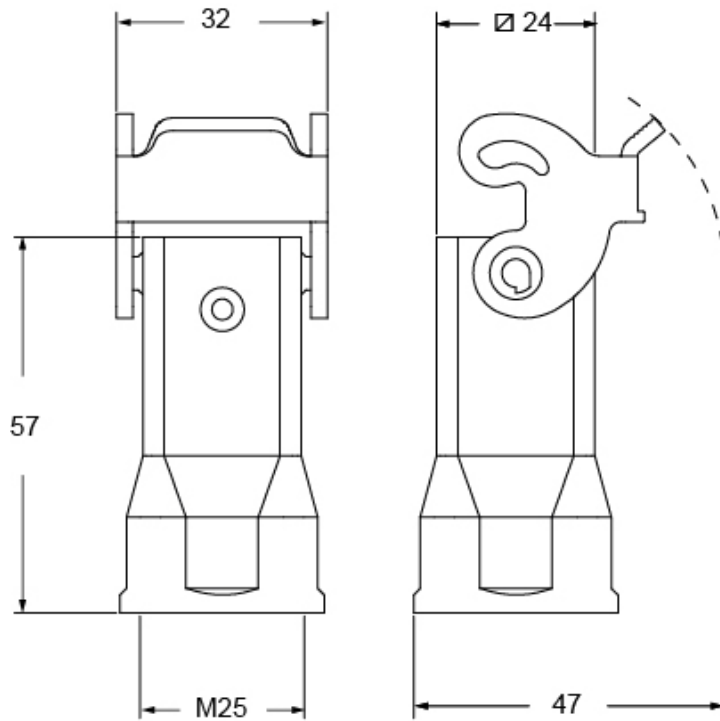

# MK VG25

Hood, CK series, with 1 lever, M25 top cable entry, size "21.21", white colour

Product description		Material properties	
<b>Product type</b>	Hood	<b>Other materials</b>	Lever: Polyamide (PA)
<b>Series</b>	CK	<b>Colour</b>	RAL 7035 grey
<b>Closing type</b>	With 1 lever	<b>RoHs conformity</b>	Compliant
<b>Size</b>	Size "21.21"	<b>China RoHs - EFUP</b>	E
<b>Cable entry</b>	Top cable entry M25	<b>REACH SVHC substances</b>	No
<b>Specification</b>	White colour	<b>Approvals / Standards</b>	
<b>Technical data</b>		<b>UL</b>	ECBT2
<b>IP degree of protection</b>	IP44 - IP66 / IP67 / IP69 with CKR 65 (D)	<b>cUL</b>	ECBT8
<b>Further technical details</b>		<b>General ordering information</b>	
<b>Weight</b>	16,50 g	<b>EAN13 code</b>	8015747263177
<b>Operating temperature range (min, max)</b>	-40°C...+125°C	<b>eCl@ss 8.1</b>	27440202
		<b>ETIM 7.0</b>	EC000437
		<b>Packaging Information</b>	
		<b>Packaging length</b>	330,00 mm
		<b>Packaging height</b>	170,00 mm
		<b>Packaging width</b>	230,00 mm
		<b>Packaging weight</b>	2,36 kg
		<b>Packaging volume</b>	12,90 dm <sup>3</sup>
		<b>Packaging description</b>	Carton box
		<b>Packaging quantity</b>	100 Pcs
		<b>Packaging EAN code</b>	8015747263184
		<b>Sub-packaging weight</b>	0,24 kg
		<b>Sub-packaging description</b>	Carton box
		<b>Sub-packaging quantity</b>	10 Pcs
		<b>Sub-packaging EAN barcode</b>	8015747263191

Part number

## Notes

Dimensions shown in mm are not binding and may be changed without notice.

---