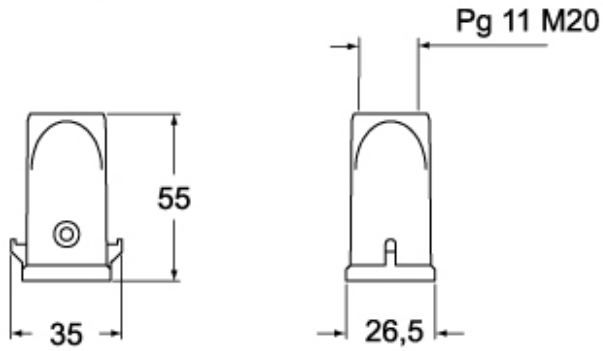

Part number

MK VG20

Catalogue drawings

CK V(N)S - MK V(N)