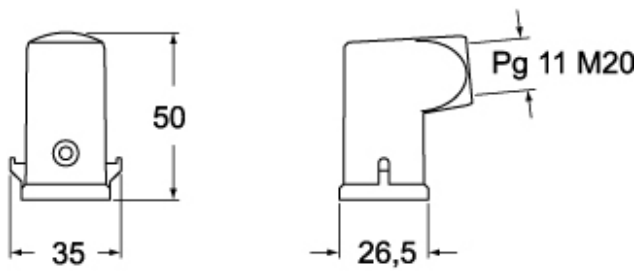

CK VA(N)S - MK VA(N)