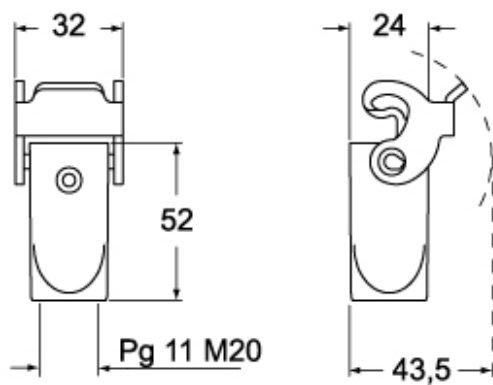

#### Packaging Information

<b>Packaging length</b>	330,00 mm
<b>Packaging height</b>	170,00 mm
<b>Packaging width</b>	230,00 mm
<b>Packaging weight</b>	2,09 kg
<b>Packaging volume</b>	12,90 dm <sup>3</sup>
<b>Packaging description</b>	Carton box
<b>Packaging quantity</b>	100 Pcs
<b>Packaging EAN code</b>	8015747056632
<b>Sub-packaging weight</b>	0,21 kg
<b>Sub-packaging description</b>	Carton box
<b>Sub-packaging quantity</b>	10 Pcs
<b>Sub-packaging EAN barcode</b>	8015747056649

## Catalogue drawings

## Notes

Dimensions shown in mm are not binding and may be changed without notice.