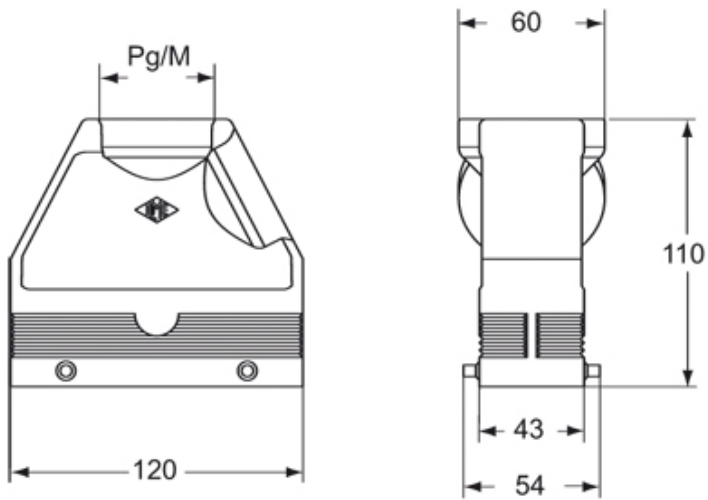

Part number

MIV 24.40

Hood, C-TYPE series, with 4 pegs, M40 top cable entry, size "104.27", high construction, inclined

Product description

Product type	Hood
Series	C-TYPE
Closing type	With 4 pegs
Size	Size 104.27
Cable entry	Top cable entry M40
Specification	High construction, inclined

Technical data

IP degree of protection	IP65 / IP66 / IP69
--------------------------------	--------------------

Further technical details

Weight	320,00 g
Operating temperature range (min, max)	-40°C...+125°C

General ordering information

EAN13 code	8015747166799
eCl@ss 8.1	27440202
ETIM 7.0	EC000437

Packaging Information

Sub-packaging weight	0,32 kg
Sub-packaging description	Plastic packaging
Sub-packaging quantity	1 Pcs
Sub-packaging EAN barcode	8015747168946

Part number

MIV 24.40

Catalogue drawings

CIV MIV

Notes

Dimensions shown in mm are not binding and may be changed without notice.