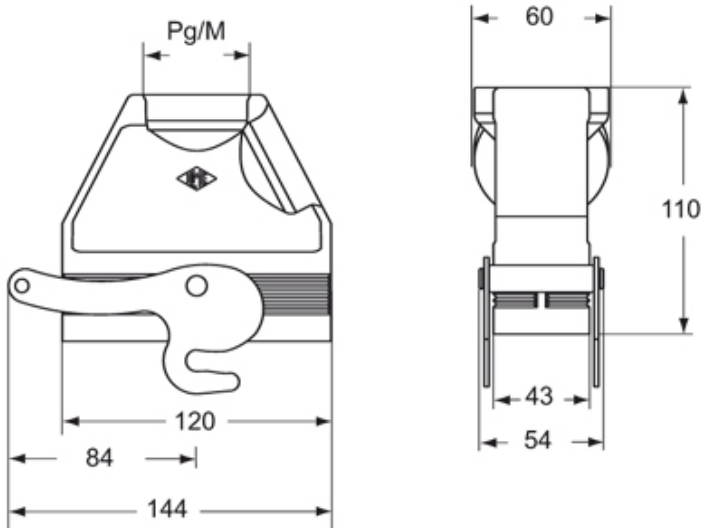

Part number

MIV 24 YX50

Hood, CENTRAL LEVER series, with 1 lever, M50 top cable entry, size "104.27", high construction, inclined

Product description

Product type	Hood
Series	CENTRAL LEVER
Closing type	With 1 lever
Size	Size 104.27
Cable entry	Top cable entry M50
Specification	High construction, inclined

Technical data

IP degree of protection IP65 / IP66 / IP69

Further technical details

Weight	422,00 g
Operating temperature range (min, max)	-40°C...+125°C

Material properties

Other materials	Lever: Stainless steel
Colour	RAL 7040 grey
RoHs conformity	Compliant
China RoHs - EFUP	E
REACH SVHC substances	No

Approvals / Standards

UL	ECBT2
cUL	ECBT8

General ordering information

EAN13 code	8015747166904
eCl@ss 8.1	27440202
ETIM 7.0	EC000437

Packaging Information

Sub-packaging weight	0,42 kg
Sub-packaging description	Plastic packaging
Sub-packaging quantity	1 Pcs
Sub-packaging EAN barcode	8015747169028

Part number

MIV 24 YX50

Catalogue drawings

CIV..YX MIV..YX

Notes

Dimensions shown in mm are not binding and may be changed without notice.
