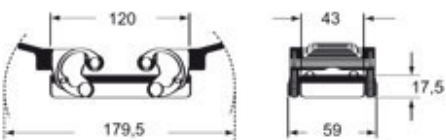

Part number

MHVW 24.25

Catalogue drawings

CHCW G

Notes

Dimensions shown in mm are not binding and may be changed without notice.