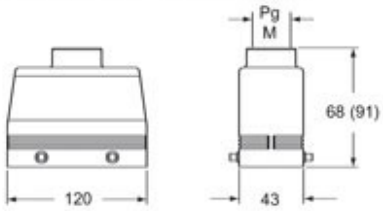

CHVW (CAVW) MHVW (MAVW)