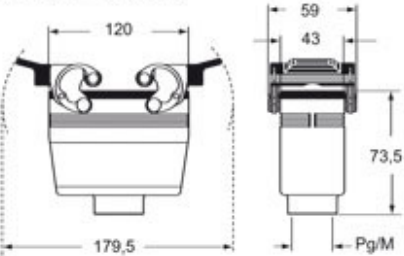

CHVW G MHVW G

Notes

Dimensions shown in mm are not binding and may be changed without notice.