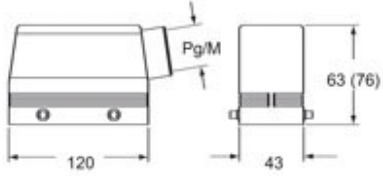

Catalogue drawings

CHOW (CAOW) MHOW (MAOW)