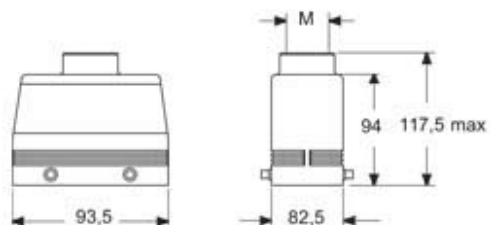

Part number

MHVE 32.40

Catalogue drawings

Notes

Dimensions shown in mm are not binding and may be changed without notice.