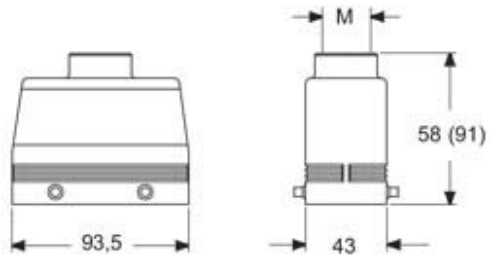

Packaging Information

Sub-packaging description	Plastic packaging
Sub-packaging quantity	5 Pcs
Sub-packaging EAN barcode	8015747015950

Part number

MHVE 16.32

Catalogue drawings

Notes

Dimensions shown in mm are not binding and may be changed without notice.
