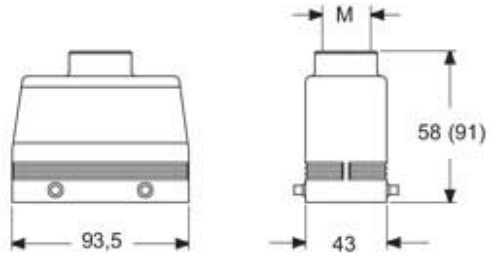

Packaging Information

Sub-packaging description	Plastic packaging
Sub-packaging quantity	5 Pcs
Sub-packaging EAN barcode	8015747015950

Part number

MHVE 16.32

Catalogue drawings

Notes

Dimensions shown in mm are not binding and may be changed without notice.
