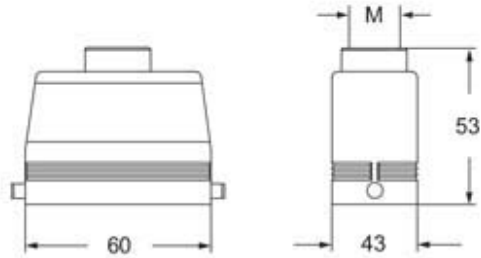

Technical data

IP degree of protection IP66 / IP67 / IP69

Further technical details

Weight	0,50 g
Operating temperature range (min, max)	-40°C...+125°C

Material properties

Colour	RAL 7016 grey
RoHs conformity	Compliant
China RoHs - EFUP	E
REACH SVHC substances	No

Approvals / Standards

Certifications	DNV, BV
UL	ECBT2
cUL	ECBT8

General ordering information

EAN13 code	8015747254908
eCl@ss 8.1	27440202
ETIM 7.0	EC000437

Packaging Information

Packaging length	270,00 mm
Packaging height	130,00 mm
Packaging width	135,00 mm
Packaging description	Carton box
Packaging quantity	20 Pcs
Packaging EAN code	8015747221450
Sub-packaging description	Plastic packaging
Sub-packaging quantity	5 Pcs
Sub-packaging EAN barcode	8015747221474

Part number

MHVE 06 L25M

Catalogue drawings

Notes

Dimensions shown in mm are not binding and may be changed without notice.
