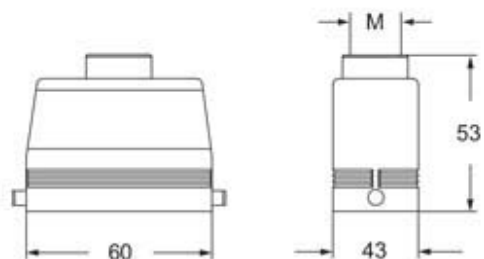

Technical data

IP degree of protection	IP66 / IP67 / IP69
--------------------------------	--------------------

Further technical details

Weight	0,50 g
Operating temperature range (min, max)	-40°C...+125°C

EAN13 code	8015747250573
eCl@ss 8.1	27440202
ETIM 7.0	EC000437

Packaging Information

Packaging length	270,00 mm
Packaging height	130,00 mm
Packaging width	135,00 mm
Packaging volume	4,74 dm ³
Packaging description	Carton box
Packaging quantity	20 Pcs
Packaging EAN code	8015747250672
Sub-packaging description	Plastic packaging
Sub-packaging quantity	5 Pcs
Sub-packaging EAN barcode	8015747250689

Part number

MHVE 06 L20M

Catalogue drawings

Notes

Dimensions shown in mm are not binding and may be changed without notice.
