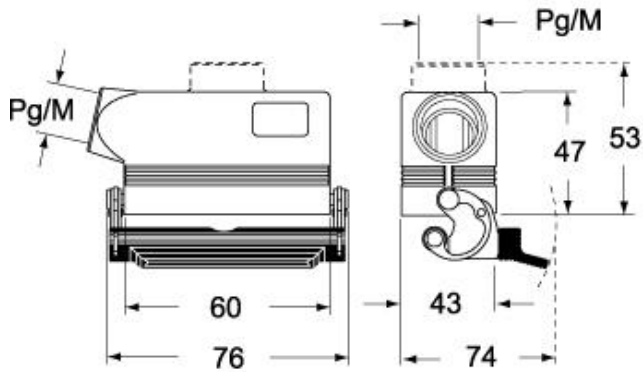

Technical data

IP degree of protection IP65 / IP66 / IP69

Further technical details

Weight	152,50 g
Operating temperature range (min, max)	-40°C...+125°C

Material properties

Other materials	Lever: Stainless steel, polyamide (PA) Gasket: NBR
Colour	RAL 7040 grey
RoHs conformity	Compliant
China RoHs - EFUP	E
REACH SVHC substances	No

Approvals / Standards

Certifications	DNV, BV
UL	ECBT2
cUL	ECBT8

General ordering information

EAN13 code	8015747055413
eCl@ss 8.1	27440202
ETIM 7.0	EC000437

Packaging Information

Packaging length	160,00 mm
Packaging height	130,00 mm
Packaging width	270,00 mm
Packaging weight	1,70 kg
Packaging volume	5,62 dm ³
Packaging description	Carton box
Packaging quantity	10 Pcs
Packaging EAN code	8015747055420
Sub-packaging weight	0,85 kg
Sub-packaging description	Plastic packaging
Sub-packaging quantity	5 Pcs
Sub-packaging EAN barcode	8015747055437

Part number

MHV 06 LG25

Catalogue drawings

CHO LX CHV LX - MHO LX MHV LX

CHV LG (CAV LG), MHV LG (MAV LG) [MFV LG]

CHO L (CAO L) - MHO (MAO/MFO/MFV L) MHV L [MAV L]

Notes

Dimensions shown in mm are not binding and may be changed without notice.