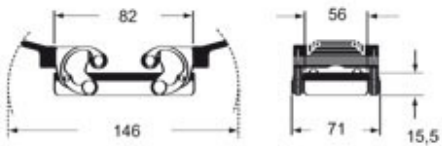

General ordering information

EAN13 code	8015747152693
eCl@ss 8.1	27440202
ETIM 7.0	EC000437

Part number

MHOW 50.25

Catalogue drawings

CHOW (CAOW) MHOW (MAOW)

CAWW MAVW

CHCW G

Notes

Dimensions shown in mm are not binding and may be changed without notice.
