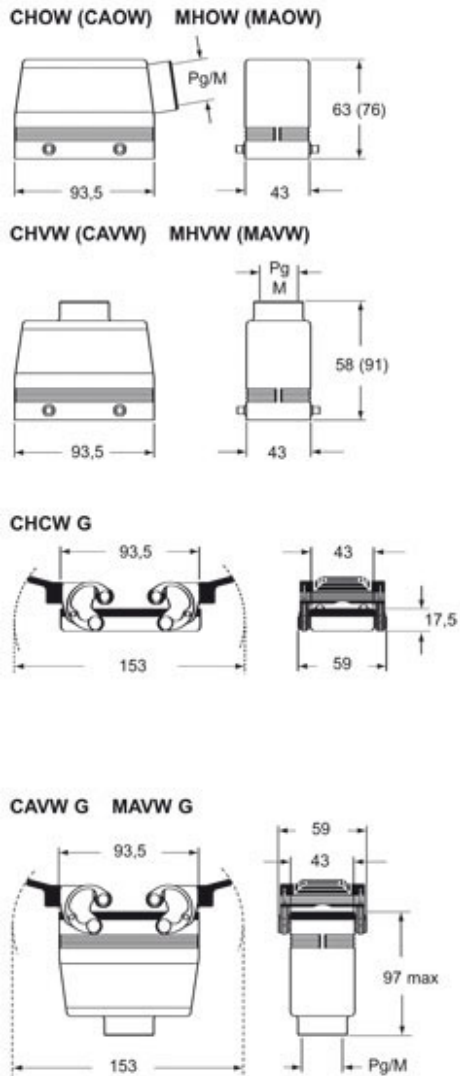

Part number

MHOW 16.25

Hood, W-TYPE series, with 4 pegs, M25 side cable entry, size "77.27"

Product description

Product type	Hood
Series	W-TYPE
Closing type	With 4 pegs
Size	Size 77.27
Cable entry	Side cable entry M25

Technical data

IP degree of protection IP65 / IP66 / IP69

Further technical details

Weight	183,00 g
Operating temperature range (min, max)	-40°C...+125°C

Material properties

Other materials	Gasket: FKM
Colour	RAL 9005 black
RoHs conformity	Compliant
China RoHs - EFUP	E
REACH SVHC substances	No

Approvals / Standards

Certifications	DNV, BV
UL	ECBT2
cUL	ECBT8

General ordering information

EAN13 code	8015747098946
eCl@ss 8.1	27440202
ETIM 7.0	EC000437

Packaging Information

Sub-packaging weight	0,92 kg
Sub-packaging description	Plastic packaging
Sub-packaging quantity	5 Pcs
Sub-packaging EAN barcode	8015747099066

Part number

MHOW 16.25

Catalogue drawings

Notes

Dimensions shown in mm are not binding and may be changed without notice.