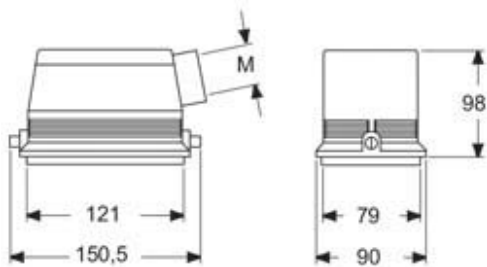

Technical data

IP degree of protection IP66 / IP69

Further technical details

Weight	2,50 g
Operating temperature range (min, max)	-40°C...+125°C

Material properties

Colour	RAL 7016 grey
RoHs conformity	Compliant
China RoHs - EFUP	E
REACH SVHC substances	No

Approvals / Standards

Certifications	DNV, BV
UL	ECBT2
cUL	ECBT8

General ordering information

EAN13 code	8015747254830
eCl@ss 8.1	27440202
ETIM 7.0	EC000437

Packaging Information

Packaging length	290,00 mm
Packaging height	140,00 mm
Packaging width	215,00 mm
Packaging volume	8,73 dm ³
Packaging description	Carton box
Packaging quantity	4 Pcs
Packaging EAN code	8015747002585
Sub-packaging description	Plastic packaging
Sub-packaging quantity	1 Pcs
Sub-packaging EAN barcode	8015747002677

Part number

MHOE 48 L40

Catalogue drawings

Notes

Dimensions shown in mm are not binding and may be changed without notice.
