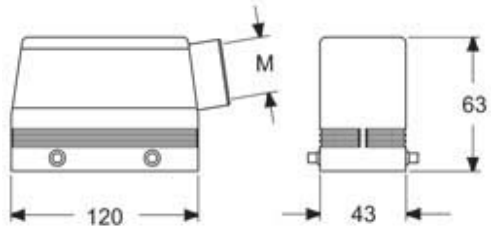

Part number

MHOE 24.25M

Catalogue drawings

Notes

Dimensions shown in mm are not binding and may be changed without notice.