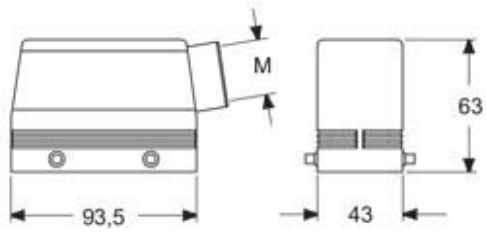

Technical data

IP degree of protection	IP66 / IP67 / IP69
--------------------------------	--------------------

Further technical details

Weight	0,50 g
Operating temperature range (min, max)	-40°C...+125°C

EAN13 code	8015747254779
eCl@ss 8.1	27440202
ETIM 7.0	EC000437

Packaging Information

Packaging length	230,00 mm
Packaging height	160,00 mm
Packaging width	270,00 mm
Packaging volume	9,94 dm ³
Packaging description	Carton box
Packaging quantity	20 Pcs
Packaging EAN code	8015747194211
Sub-packaging description	Plastic packaging
Sub-packaging quantity	5 Pcs
Sub-packaging EAN barcode	8015747199858

Part number

MHOE 16.32M

Catalogue drawings

Notes

Dimensions shown in mm are not binding and may be changed without notice.
