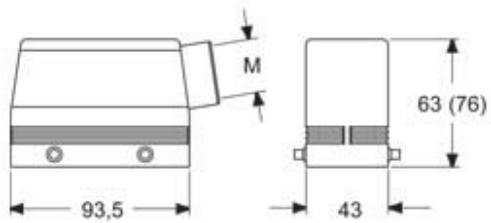

Technical data

IP degree of protection	IP66 / IP69
--------------------------------	-------------

Further technical details

Weight	180,00 g
Operating temperature range (min, max)	-40°C...+125°C

Material properties

Packaging Information

Packaging length	350,00 mm
Packaging height	160,00 mm
Packaging width	300,00 mm
Packaging weight	4,10 kg
Packaging volume	16,80 dm ³
Packaging description	Carton box
Packaging quantity	20 Pcs
Packaging EAN code	8015747260398
Sub-packaging weight	1,03 kg
Sub-packaging description	Plastic packaging
Sub-packaging quantity	5 Pcs
Sub-packaging EAN barcode	8015747260404

Part number

MHOE 16.25

Catalogue drawings

Notes

Dimensions shown in mm are not binding and may be changed without notice.
