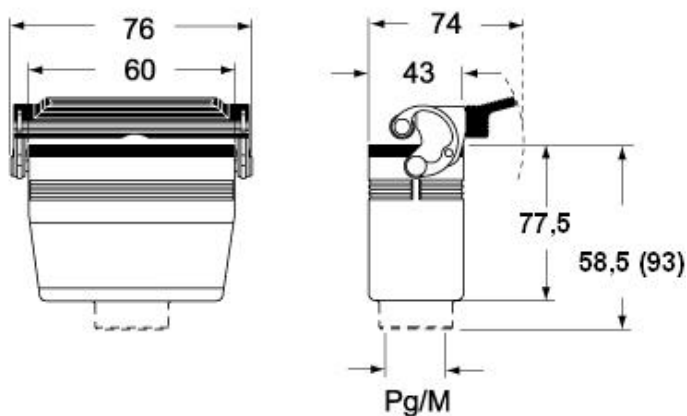

Technical data

IP degree of protection IP65 / IP66 / IP69

Further technical details

Weight	140,00 g
Operating temperature range (min, max)	-40°C...+125°C

Material properties

Other materials	Lever: Stainless steel, polyamide (PA)
Colour	RAL 7040 grey
RoHs conformity	Compliant
China RoHs - EFUP	E
REACH SVHC substances	No

Part number

MHO 06 LX25

Catalogue drawings

CHO LX CHV LX - MHO LX MHV LX

CHV LG (CAV LG), MHV LG (MAV LG) [MFV LG]

CHO L (CAO L) - MHO (MAO/MFO/MFV L) MHV L [MAV L]

Notes

Dimensions shown in mm are not binding and may be changed without notice.