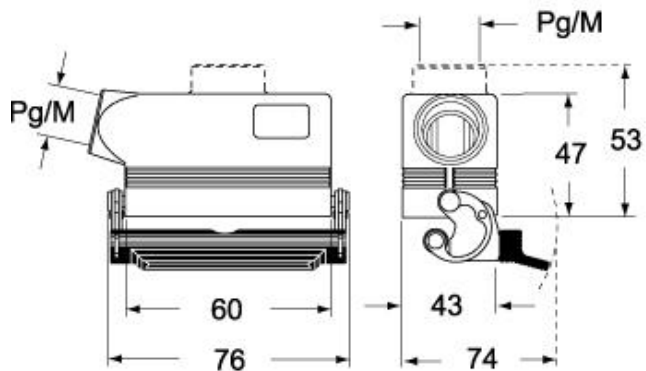

Part number

MHO 06 LX25

Hood, C-TYPE series, with 1 lever, M25 side cable entry, size "44.27"

Product description

Product type	Hood
Series	C-TYPE
Closing type	With 1 lever
Size	Size 44.27
Cable entry	Side cable entry M25

Technical data

IP degree of protection IP65 / IP66 / IP69

Further technical details

Weight	140,00 g
Operating temperature range (min, max)	-40°C...+125°C

Material properties

Other materials	Lever: Stainless steel, polyamide (PA)
Colour	RAL 7040 grey
RoHs conformity	Compliant
China RoHs - EFUP	E
REACH SVHC substances	No

Approvals / Standards

Certifications	DNV, BV
UL	ECBT2
cUL	ECBT8

General ordering information

EAN13 code	8015747053075
eCl@ss 8.1	27440202
ETIM 7.0	EC000437

Packaging Information

Sub-packaging weight	0,70 kg
Sub-packaging description	Plastic packaging
Sub-packaging quantity	5 Pcs
Sub-packaging EAN barcode	8015747053082

Part number

MHO 06 LX25

Catalogue drawings

CHO LX CHV LX - MHO LX MHV LX

CHV LG (CAV LG), MHV LG (MAV LG) [MFV LG]

CHO L (CAO L) - MHO (MAO/MFO/MFV L) MHV L [MAV L]

Notes

Dimensions shown in mm are not binding and may be changed without notice.