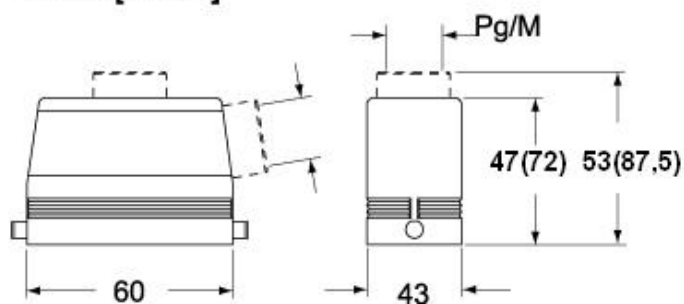

Technical data

IP degree of protection IP65 / IP66 / IP69

Further technical details

Weight	140,00 g
Operating temperature range (min, max)	-40°C...+125°C

Material properties

Other materials	Lever: Stainless steel, polyamide (PA)
Colour	RAL 7040 grey
RoHs conformity	Compliant
China RoHs - EFUP	E
REACH SVHC substances	No

Part number

MHO 06 LX25

Catalogue drawings

CHO LX CHV LX - MHO LX MHV LX

CHV LG (CAV LG), MHV LG (MAV LG) [MFV LG]

CHO L (CAO L) - MHO (MAO/MFO/MFV L) MHV L [MAV L]

Notes

Dimensions shown in mm are not binding and may be changed without notice.