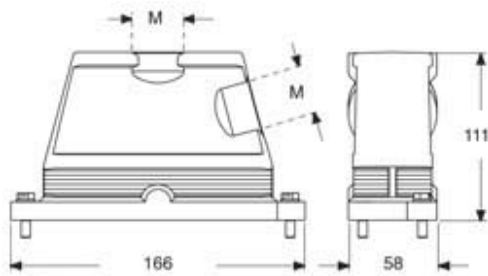

Technical data

IP degree of protection	IP66 / IP68 / IP69
--------------------------------	--------------------

Further technical details

Weight	443,00 g
Operating temperature range (min, max)	-40°C...+125°C

General ordering information

EAN13 code	8015747254656
eCl@ss 8.1	27440202
ETIM 7.0	EC000437

Packaging Information

Packaging length	175,00 mm
Packaging height	135,00 mm
Packaging width	130,00 mm
Packaging weight	0,98 kg
Packaging volume	3,07 dm ³
Packaging description	Carton box
Packaging quantity	2 Pcs
Packaging EAN code	8015747183963
Sub-packaging weight	0,49 kg
Sub-packaging description	Plastic packaging
Sub-packaging quantity	1 Pcs
Sub-packaging EAN barcode	8015747183970

Part number

MGVE 16.50

Catalogue drawings

Notes

Dimensions shown in mm are not binding and may be changed without notice.
