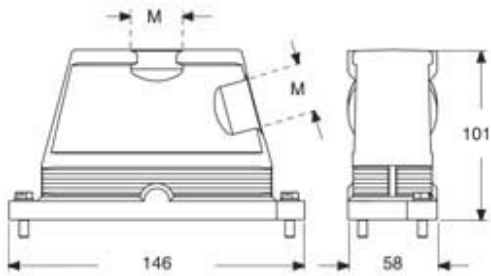

Part number

MGVE 10.25

Catalogue drawings

Notes

Dimensions shown in mm are not binding and may be changed without notice.