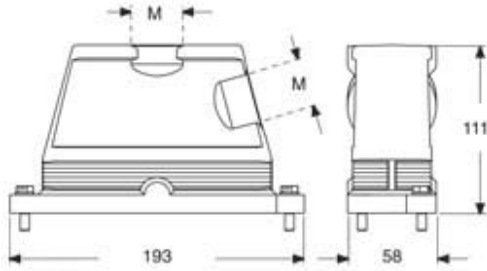

Technical data

IP degree of protection	IP66 / IP68 / IP69
--------------------------------	--------------------

Further technical details

Weight	570,00 g
Operating temperature range (min, max)	-40°C...+125°C

General ordering information

EAN13 code	8015747232845
eCl@ss 8.1	27440202
ETIM 7.0	EC000437

Packaging Information

Packaging length	205,00 mm
Packaging height	135,00 mm
Packaging width	135,00 mm
Packaging weight	1,25 kg
Packaging volume	3,74 dm ³
Packaging description	Carton box
Packaging quantity	2 Pcs
Packaging EAN code	8015747232890
Sub-packaging weight	0,63 kg
Sub-packaging description	Plastic packaging
Sub-packaging quantity	1 Pcs
Sub-packaging EAN barcode	8015747232906

Part number

MGOE 24.40

Catalogue drawings

Notes

Dimensions shown in mm are not binding and may be changed without notice.
