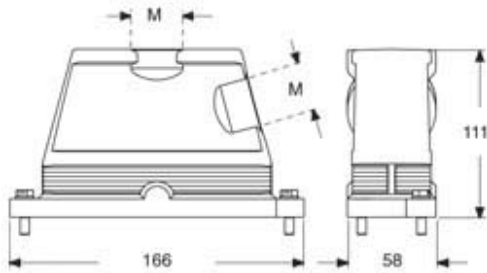

Technical data

IP degree of protection	IP66 / IP68 / IP69
--------------------------------	--------------------

Further technical details

Weight	525,50 g
Operating temperature range (min, max)	-40°C...+125°C

General ordering information

EAN13 code	8015747253123
eCl@ss 8.1	27440202
ETIM 7.0	EC000437

Packaging Information

Packaging length	175,00 mm
Packaging height	135,00 mm
Packaging width	130,00 mm
Packaging weight	1,13 kg
Packaging volume	3,07 dm ³
Packaging description	Carton box
Packaging quantity	2 Pcs
Packaging EAN code	8015747253130
Sub-packaging weight	0,57 kg
Sub-packaging description	Plastic packaging
Sub-packaging quantity	1 Pcs
Sub-packaging EAN barcode	8015747253147

Part number

MGOE 16.40

Catalogue drawings

Notes

Dimensions shown in mm are not binding and may be changed without notice.
