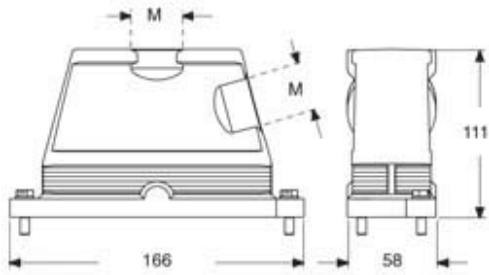

Technical data

IP degree of protection	IP66 / IP68 / IP69
--------------------------------	--------------------

Further technical details

Weight	525,50 g
Operating temperature range (min, max)	-40°C...+125°C

General ordering information

EAN13 code	8015747252591
eCl@ss 8.1	27440202
ETIM 7.0	EC000437

Packaging Information

Packaging length	175,00 mm
Packaging height	135,00 mm
Packaging width	130,00 mm
Packaging weight	1,13 kg
Packaging volume	3,07 dm ³
Packaging description	Carton box
Packaging quantity	2 Pcs
Packaging EAN code	8015747252768
Sub-packaging weight	0,57 kg
Sub-packaging description	Plastic packaging
Sub-packaging quantity	1 Pcs
Sub-packaging EAN barcode	8015747252775

Part number

MGOE 16.32

Catalogue drawings

Notes

Dimensions shown in mm are not binding and may be changed without notice.
