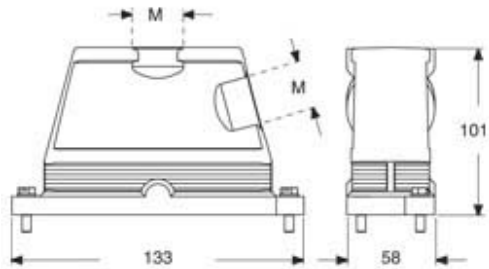

Part number

MGOE 06.32

Hood, E-Xtreme® IP68 series, with 2 screws,
M32 side cable entry, size "44.27"

Product description		Material properties	
Product type	Hood	Other materials	Screws: Stainless steel
Series	E-Xtreme® IP68	Colour	RAL 7016 grey
Closing type	With 2 screws	RoHs conformity	Compliant
Size	Size 44.27	China RoHs - EFUP	E
Cable entry	Side cable entry M32	REACH SVHC substances	No
Technical data		Approvals / Standards	
IP degree of protection	IP66 / IP68 / IP69	Certifications	DNV, BV
Further technical details		UL	ECBT2
Weight	5,00 g	cUL	ECBT8
Operating temperature range (min, max)	-40°C...+125°C	General ordering information	
		EAN13 code	8015747252935
		eCl@ss 8.1	27440202
		ETIM 7.0	EC000437
		Packaging Information	
		Packaging length	160,00 mm
		Packaging height	115,00 mm
		Packaging width	137,00 mm
		Packaging volume	2,52 dm ³
		Packaging description	Carton box
		Packaging quantity	2 Pcs
		Packaging EAN code	8015747252942
		Sub-packaging description	Plastic packaging
		Sub-packaging quantity	1 Pcs
		Sub-packaging EAN barcode	8015747252959

Part number

MGOE 06.32

Catalogue drawings

Notes

Dimensions shown in mm are not binding and may be changed without notice.
