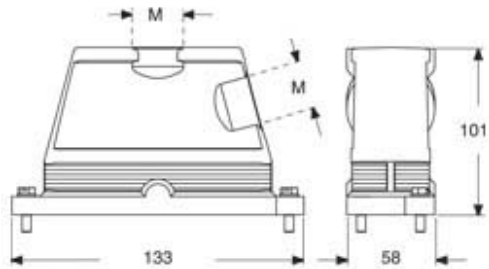

Part number

MGOE 06.25

Catalogue drawings

Notes

Dimensions shown in mm are not binding and may be changed without notice.