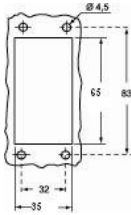

Technical data

IP degree of protection	IP65
Further technical details	
Weight	170,00 g
Operating temperature range (min, max)	-40°C...+125°C

Material properties

Other materials	Lever: Polyamide (PA) Gasket: NBR
Colour	RAL 9005 black
RoHs conformity	Compliant
China RoHs - EFUP	E
REACH SVHC substances	No

Approvals / Standards

Certifications	DNV, BV
UL	ECBT2
cUL	ECBT8

General ordering information

EAN13 code	8015747187398
eCl@ss 8.1	27440202
ETIM 7.0	EC000437

Packaging Information

Sub-packaging weight	0,85 kg
Sub-packaging description	Plastic packaging
Sub-packaging quantity	5 Pcs
Sub-packaging EAN barcode	8015747188180

Part number

MFVN 06 LG25

Catalogue drawings

Catalogue drawings

CH..N - MF..N enclosures size "44.27" LS-TYPE version

<p>inserts: page</p> <p>CDD 24 poles + @ 59 *</p> <p>CQE 10 poles + @ 80 *</p> <p>CSH 6 poles + @ 88 *</p> <p>CCE 6 poles + @ 94 *</p> <p>CNE, CSE, JONE, JCSE 6 poles + @ 95 and 103 *</p> <p>CSS 6 poles + @ 118 *</p> <p>MIXO 2 modules 160+195 *</p> <p>insert centre distance: 44 x 27 mm</p> <p>* refer to catalogue page CN.12</p>	<p>hoods with 2 pegs</p>	<p>covers</p>
description	part no. entry	part no.
with lever and gasket, top entry with lever and gasket, top entry, high construction	MHVN 06 LG25 25 MFVN 06 LG25 25	
covers with pegs covers with lever		CHCN 06 L CHCN 06 LG
	<p>dimensions in mm</p> <p>MHVN 06 LG25</p> <p>MFVN 06 LG25</p>	<p>dimensions in mm</p> <p>CHCN 06 L</p> <p>CHCN 06 LG</p>
<p>- kiln powder coating with RAL 9005 black epoxy polyester powder - RAL 9005 black self-extinguishing thermoplastic locking lever (spare lever page 12)</p>		

dimensions shown are not binding and may be changed without notice

Notes

Dimensions shown in mm are not binding and may be changed without notice.