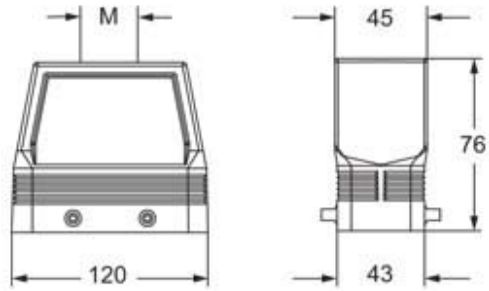

Part number

MFVE 24.40M

Catalogue drawings

Notes

Dimensions shown in mm are not binding and may be changed without notice.