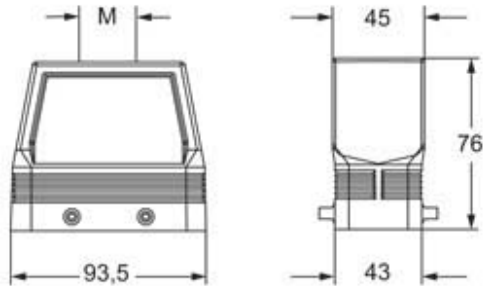

Part number

MFVE 16.40M

Hood, E-Xtreme® V-TYPE series, with 4 pegs, M40 top cable entry without adapter, size "77.27", high construction

Product description		Material properties	
Product type	Hood	Colour	RAL 7016 grey
Series	E-Xtreme® V-TYPE	RoHs conformity	Compliant
Closing type	With 4 pegs	China RoHs - EFUP	E
Size	Size 77.27	REACH SVHC substances	No
Cable entry	Top cable entry M40	Approvals / Standards	
Specification	High construction	Certifications	DNV, BV
Technical data		UL	ECBT2
IP degree of protection	IP66 / IP67 / IP69	cUL	ECBT8
Further technical details		General ordering information	
Weight	205,60 g	EAN13 code	8015747252560
Operating temperature range (min, max)	-40°C...+125°C	eCl@ss 8.1	27440202
		ETIM 7.0	EC000437
		Packaging Information	
		Packaging length	208,00 mm
		Packaging height	140,00 mm
		Packaging width	290,00 mm
		Packaging weight	2,28 kg
		Packaging volume	8,44 dm ³
		Packaging description	Carton box
		Packaging quantity	10 Pcs
		Packaging EAN code	8015747252577
		Sub-packaging weight	1,14 kg
		Sub-packaging description	Plastic packaging
		Sub-packaging quantity	5 Pcs
		Sub-packaging EAN barcode	8015747252584

Part number

MFVE 16.40M

Catalogue drawings

Notes

Dimensions shown in mm are not binding and may be changed without notice.
