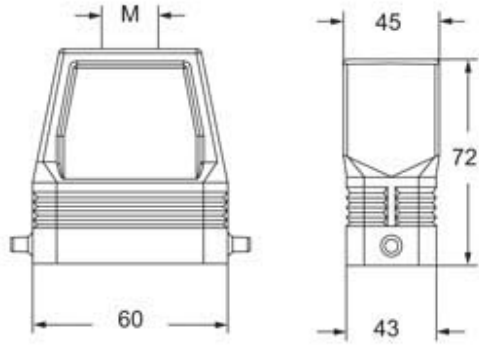

Technical data

IP degree of protection IP66 / IP67 / IP69

Further technical details

Weight	160,00 g
Operating temperature range (min, max)	-40°C...+125°C

Material properties

Colour	RAL 7016 grey
RoHs conformity	Compliant
China RoHs - EFUP	E
REACH SVHC substances	No

Approvals / Standards

Certifications	DNV, BV
UL	ECBT2
cUL	ECBT8

General ordering information

EAN13 code	8015747239899
eCl@ss 8.1	27440202
ETIM 7.0	EC000437

Packaging Information

Packaging length	175,00 mm
Packaging height	195,00 mm
Packaging width	260,00 mm
Packaging weight	1,85 kg
Packaging volume	8,87 dm ³
Packaging description	Carton box
Packaging quantity	10 Pcs
Packaging EAN code	8015747239905
Sub-packaging weight	0,93 kg
Sub-packaging description	Plastic packaging
Sub-packaging quantity	5 Pcs
Sub-packaging EAN barcode	8015747239912

Part number

MFVE 06 L40M

Catalogue drawings

Notes

Dimensions shown in mm are not binding and may be changed without notice.
