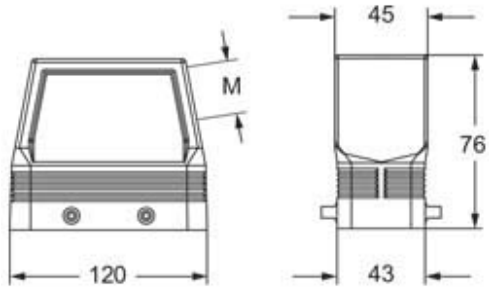

Part number

MFOE 24.32M

Hood, E-Xtreme® V-TYPE series, with 4 pegs, M32 side cable entry without adapter, size "104.27", high construction

Product description		Material properties	
Product type	Hood	Colour	RAL 7016 grey
Series	E-Xtreme® V-TYPE	RoHs conformity	Compliant
Closing type	With 4 pegs	China RoHs - EFUP	E
Size	Size 104.27	REACH SVHC substances	No
Cable entry	Side cable entry M32	Approvals / Standards	
Specification	High construction	Certifications	DNV, BV
Technical data		UL	ECBT2
IP degree of protection	IP66 / IP67 / IP69	cUL	ECBT8
Further technical details		General ordering information	
Weight	255,00 g	EAN13 code	8015747250528
Operating temperature range (min, max)	-40°C...+125°C	eCl@ss 8.1	27440202
		ETIM 7.0	EC000437
		Packaging Information	
		Packaging length	300,00 mm
		Packaging height	160,00 mm
		Packaging width	180,00 mm
		Packaging weight	2,70 kg
		Packaging volume	8,64 dm ³
		Packaging description	Carton box
		Packaging quantity	10 Pcs
		Packaging EAN code	8015747250764
		Sub-packaging weight	1,35 kg
		Sub-packaging description	Plastic packaging
		Sub-packaging quantity	5 Pcs
		Sub-packaging EAN barcode	8015747250771

Part number

MFOE 24.32M

Catalogue drawings

Notes

Dimensions shown in mm are not binding and may be changed without notice.
