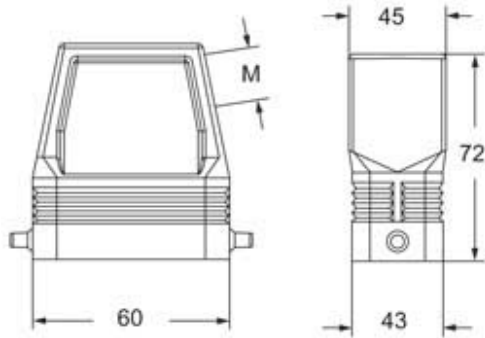

Part number

MFOE 06 L40M

Catalogue drawings

Notes

Dimensions shown in mm are not binding and may be changed without notice.