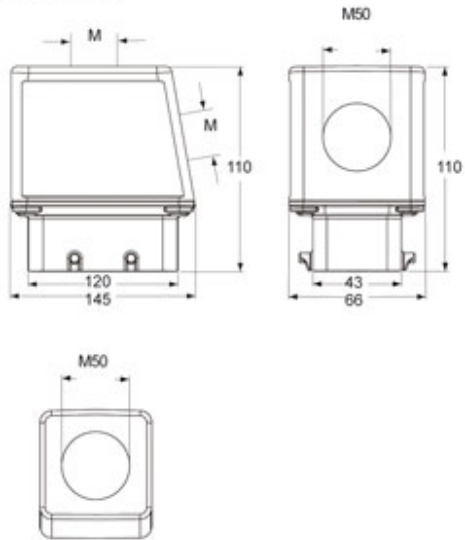

Part number

MBVO 24.250

Hood, BIG series, with 4 pegs, M50 x 2 top and side cable entry, size "104.27"

Product description

Product type	Hood
Series	BIG
Closing type	With 4 pegs
Size	Size 104.27
Cable entry	Top and side cable entry M50 x 2

Technical data

IP degree of protection IP66

Further technical details

Weight	652,00 g
Operating temperature range (min, max)	-40°C...+125°C

Material properties

Other materials	Gasket: NBR
Colour	RAL 7040 grey
RoHs conformity	Compliant
China RoHs - EFUP	E
REACH SVHC substances	No

Approvals / Standards

Certifications	DNV, BV
UL	ECBT2
cUL	ECBT8

General ordering information

EAN13 code	8015747187138
eCl@ss 8.1	27440202
ETIM 7.0	EC000437

Packaging Information

Packaging length	160,00 mm
Packaging height	130,00 mm
Packaging width	270,00 mm
Packaging weight	2,76 kg
Packaging volume	5,62 dm ³
Packaging description	Carton box
Packaging quantity	4 Pcs
Packaging EAN code	8015747221016
Sub-packaging weight	0,69 kg
Sub-packaging description	Plastic packaging
Sub-packaging quantity	1 Pcs
Sub-packaging EAN barcode	8015747063067

Part number

MBVO 24.250

Catalogue drawings

MBVO 24.250

Notes

Dimensions shown in mm are not binding and may be changed without notice.
